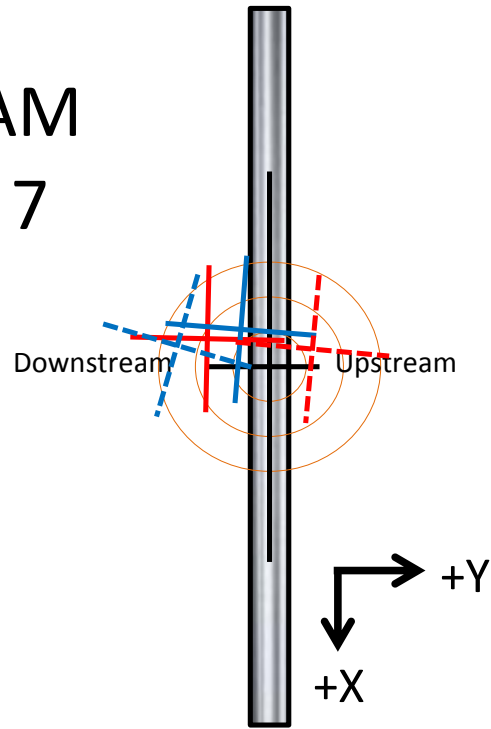

Front View

(View Looking Upstream)

Legend

- B Unit #A
- B Unit #B
- C Unit #A
- C Unit #B

B Unit #B		
Trans X	Trans Y	Trans Z
-0.003"	0.007"	-0.007"
Rotation	Tip	Twist
0.000°	-0.002°	-0.002°

C Unit #A		
Trans X	Trans Y	Trans Z
-0.003"	-0.015"	-0.014"
Rotation	Tip	Twist
-0.001°	0.003°	-0.007°

B Unit #A		
Trans X	Trans Y	Trans Z
-0.004"	-0.010"	-0.035"
Rotation	Tip	Twist
0.001°	-0.003°	-0.001°

C Unit #B		
Trans X	Trans Y	Trans Z
-0.006"	-0.005"	-0.025"
Rotation	Tip	Twist
0.000°	-0.007°	-0.002°

Side View

Top View

1:15 AM
Hour 7

--	--	--	--