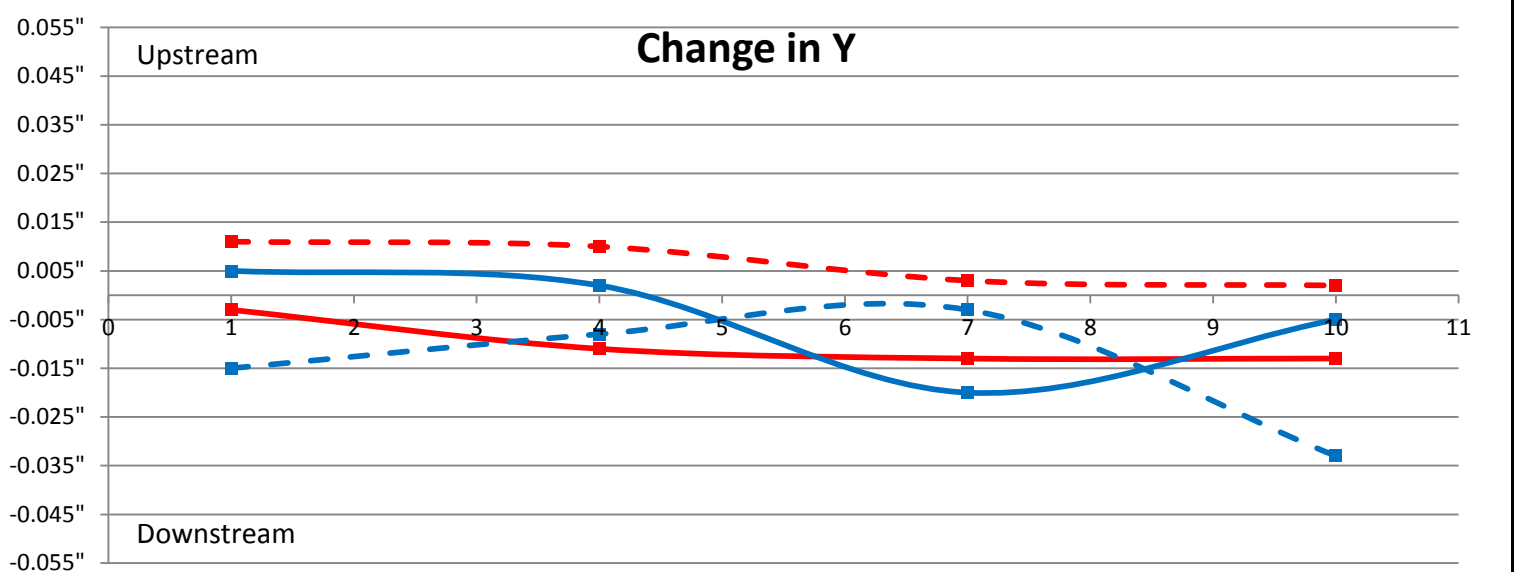

Front View

(View Looking Upstream)

Legend

- B Unit #A
- B Unit #B
- C Unit #A
- C Unit #B

B Unit #B		
Trans X	Trans Y	Trans Z
-0.003"	0.007"	-0.007"
Rotation	Tip	Twist
0.000°	-0.002°	-0.002°

C Unit #A		
Trans X	Trans Y	Trans Z
-0.003"	-0.015"	-0.014"
Rotation	Tip	Twist
-0.001°	0.003°	-0.007°

B Unit #A		
Trans X	Trans Y	Trans Z
-0.004"	-0.010"	-0.035"
Rotation	Tip	Twist
0.001°	-0.003°	-0.001°

C Unit #B		
Trans X	Trans Y	Trans Z
-0.006"	-0.005"	-0.025"
Rotation	Tip	Twist
0.000°	-0.007°	-0.002°

Side View

Top View

1:15 AM
Hour 7

--	--	--	--