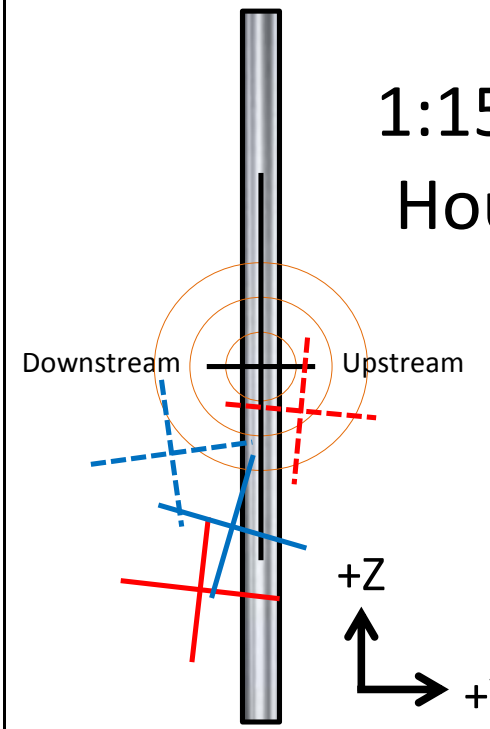

Front View

(View Looking Upstream)

Legend

- B Unit #A
- B Unit #B
- C Unit #A
- C Unit #B

B Unit #B		
Trans X	Trans Y	Trans Z
-0.003"	0.007"	-0.007"
Rotation	Tip	Twist
0.000°	-0.002°	-0.002°

C Unit #A		
Trans X	Trans Y	Trans Z
-0.003"	-0.015"	-0.014"
Rotation	Tip	Twist
-0.001°	0.003°	-0.007°

B Unit #A		
Trans X	Trans Y	Trans Z
-0.004"	-0.010"	-0.035"
Rotation	Tip	Twist
0.001°	-0.003°	-0.001°

C Unit #B		
Trans X	Trans Y	Trans Z
-0.006"	-0.005"	-0.025"
Rotation	Tip	Twist
0.000°	-0.007°	-0.002°

Side View

Top View

1:15 AM
Hour 7

--	--	--	--