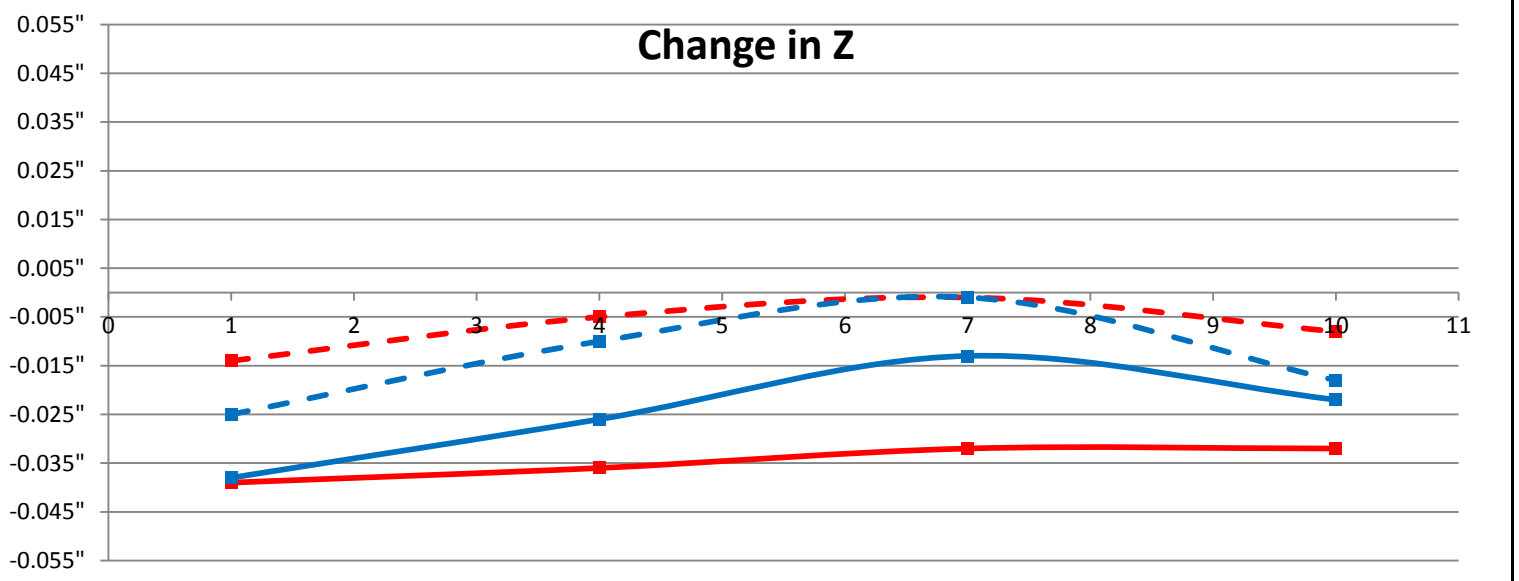

Front View

(View Looking Upstream)

Legend

- B Unit #A
- B Unit #B
- C Unit #A
- C Unit #B

B Unit #B		
Trans X	Trans Y	Trans Z
-0.003"	0.007"	-0.007"
Rotation	Tip	Twist
0.000°	-0.002°	-0.002°

C Unit #A		
Trans X	Trans Y	Trans Z
-0.003"	-0.015"	-0.014"
Rotation	Tip	Twist
-0.001°	0.003°	-0.007°

B Unit #A		
Trans X	Trans Y	Trans Z
-0.004"	-0.010"	-0.035"
Rotation	Tip	Twist
0.001°	-0.003°	-0.001°

C Unit #B		
Trans X	Trans Y	Trans Z
-0.006"	-0.005"	-0.025"
Rotation	Tip	Twist
0.000°	-0.007°	-0.002°

Side View

Top View

1:15 AM
Hour 7

--	--	--	--