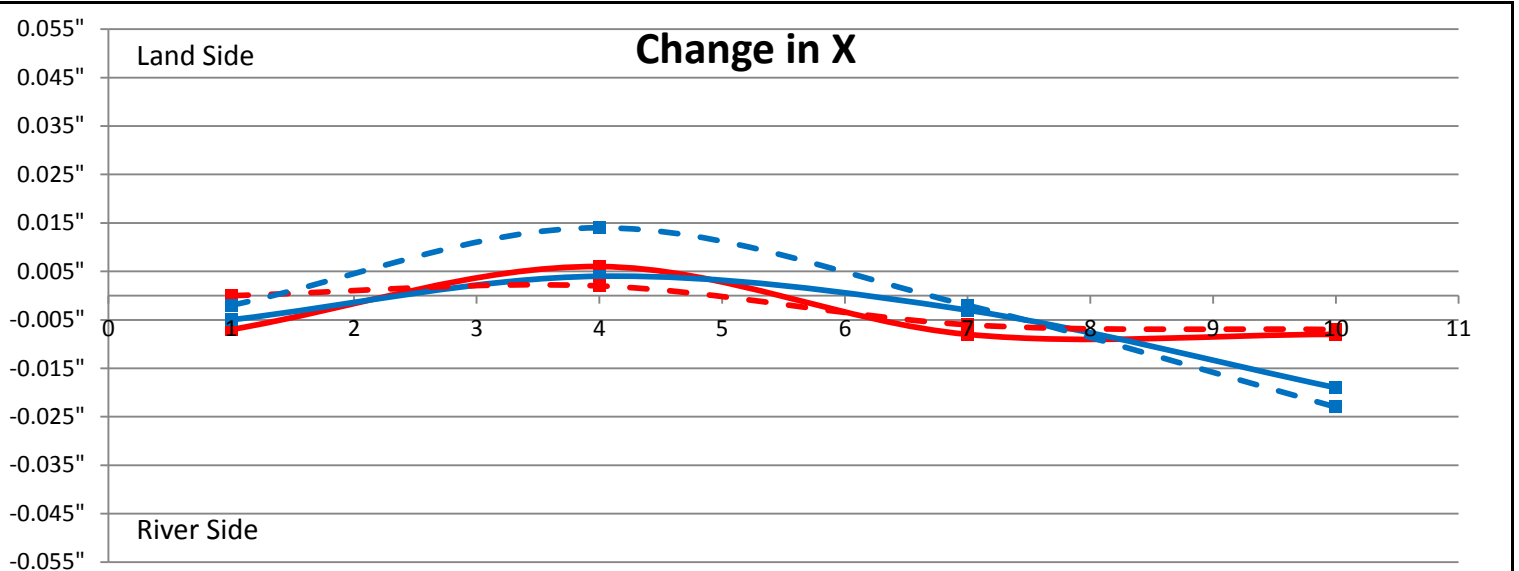

Front View

(View Looking Upstream)

Legend

- B Unit #A
- B Unit #B
- C Unit #A
- C Unit #B

B Unit #B		
Trans X	Trans Y	Trans Z
-0.003"	0.007"	-0.007"
Rotation	Tip	Twist
0.000°	-0.002°	-0.002°

C Unit #A		
Trans X	Trans Y	Trans Z
-0.003"	-0.015"	-0.014"
Rotation	Tip	Twist
-0.001°	0.003°	-0.007°

B Unit #A		
Trans X	Trans Y	Trans Z
-0.004"	-0.010"	-0.035"
Rotation	Tip	Twist
0.001°	-0.003°	-0.001°

C Unit #B		
Trans X	Trans Y	Trans Z
-0.006"	-0.005"	-0.025"
Rotation	Tip	Twist
0.000°	-0.007°	-0.002°

Side View

Top View

1:15 AM
Hour 7

--	--	--	--